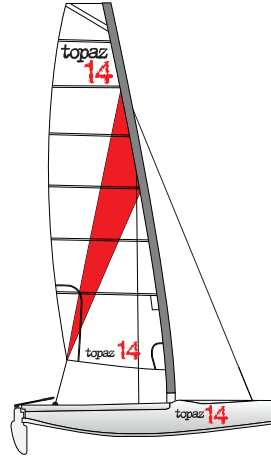

## Topaz Catamaran 14 Resort Specifications

	Topaz 14R
Hull Color	White with Gray Fleck
Length	14 ft
Beam	6.7 ft
Crew Capacity	1-3
Construction	TRILAM Polyethylene
Weight Rigged	243 pounds
Main Sail	103 sq ft
Mobility	Trailer/Dolly
Designer	Yves Loday & Rob White
Reef Point	1

### Available Accessories

Top Cover, Dolly, Cat Trax, Road Trailer, Jib Kit, Trapeze Kit, Spinnaker Kit, Custom Logo Sail