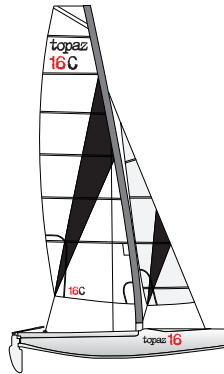

EAST COAST SAILBOATS, INC.

8865 Caratoke Hwy., Unit #3
 Point Harbor, NC 27964
252-489-3491
 info@eastcoastsailboats.com
 www.eastcoastsailboats.com

Topaz Catamaran 16C/16CX Specifications

	Topaz 16C	Topaz 16CX
Hull Color	White with Gray Fleck	White with Gray Fleck
Length	16 ft	16 ft
Beam	7.4 ft	7.4 ft
Crew Capacity	1 - 4	1 - 4
Racing Crew	2	2
Construction	TRILAM Polyethylene	TRILAM Polyethylene
Weight Rigged	308 pounds	308 pounds
Sail Area Ex Spin	153 sq ft	153.4 sq ft
 Main	124.6 sq ft	124.6 sq ft
 Jib	28.7 sq ft	28.7 sq ft
Gennaker	—	120.3 sq ft
Trapeze	Twin	Twin
Mobility	Trailer/Dolly	Trailer/Dolly
SCHRS Rating	1275	1250
Designer	Yves Loday & Rob White	Yves Loday & Rob White